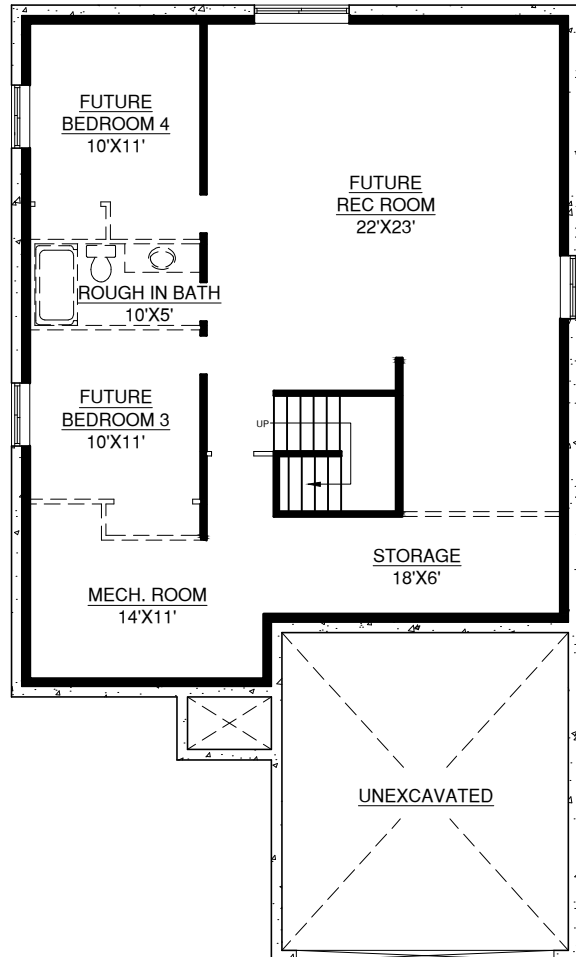

MARA

1,510 FT²

SHOWN WITH

OPTIONAL 9' MAIN FLOOR CEILING HEIGHT