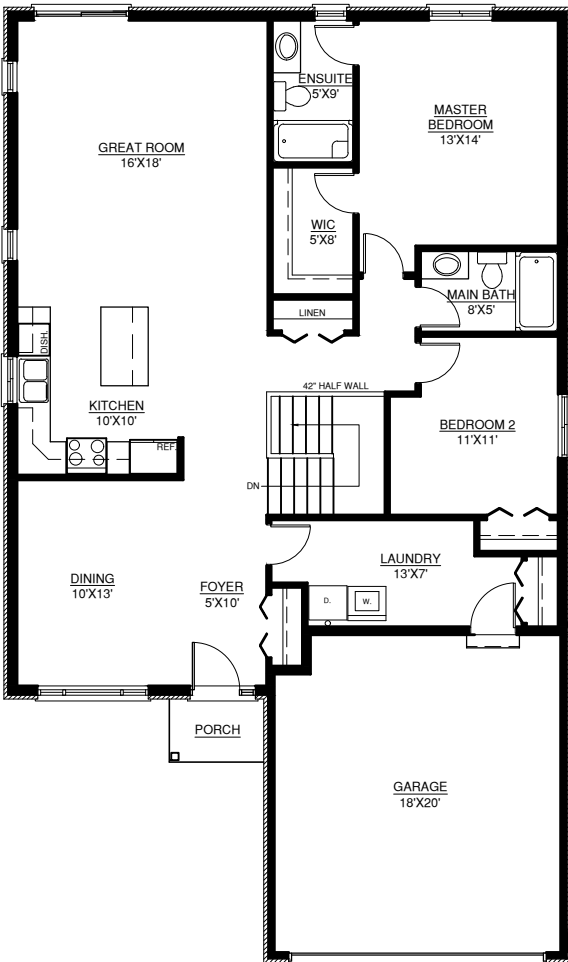

MARA

1,510 FT²

SHOWN WITH

OPTIONAL 9' MAIN FLOOR CEILING HEIGHT