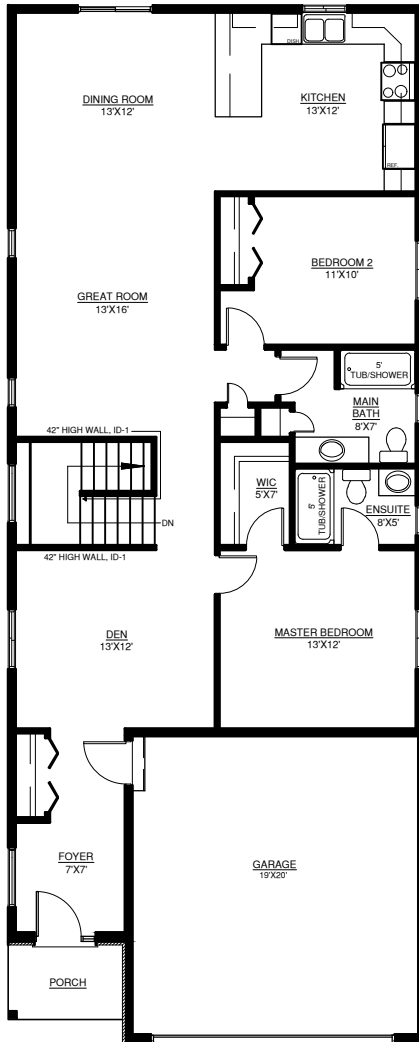

KILLBEAR 2 BEDROOM

1,480 FT²

GROUND FLOOR PLAN
27'-10"X69'-8"

BASEMENT FLOOR PLAN