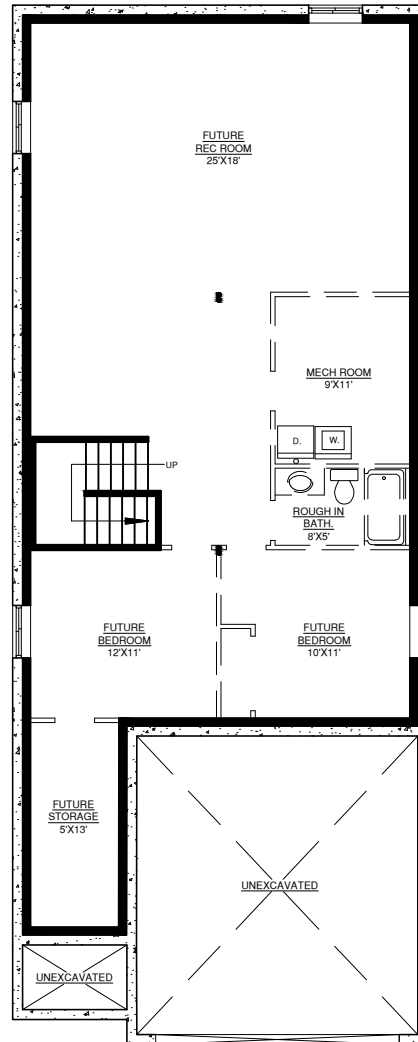

KILLBEAR 2 BEDROOM

1,480 FT²

GROUND FLOOR PLAN
27'-10"X69'-8"

BASEMENT FLOOR PLAN