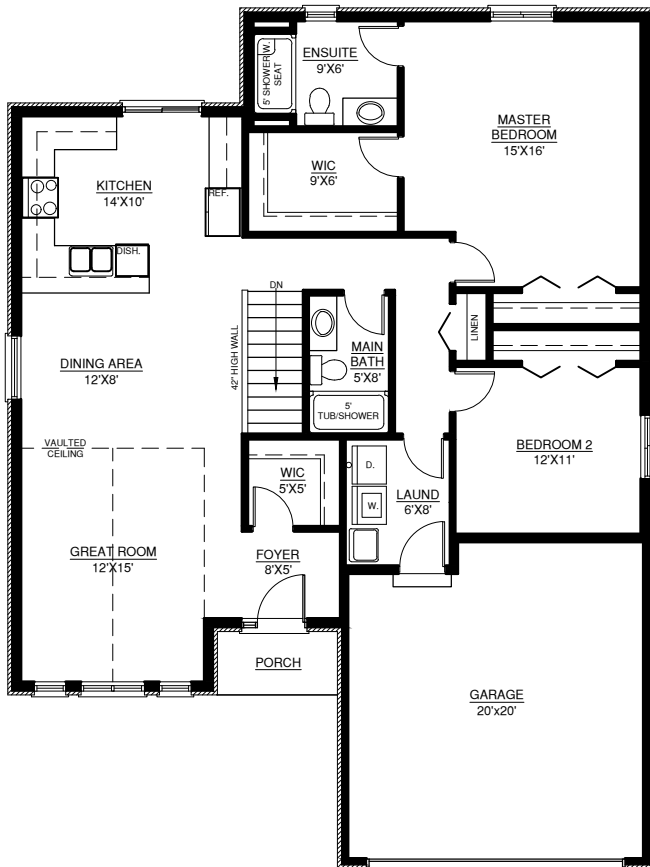

KILLARNEY

1,478 FT²

SHOWN WITH
OPTIONAL 9' MAIN FLOOR CEILING HEIGHT