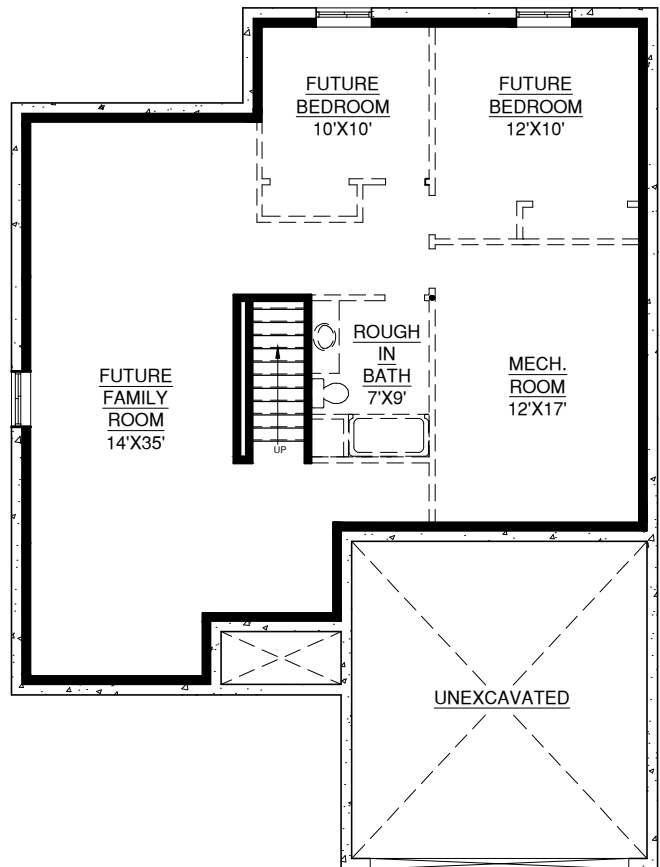

KILLARNEY

1,478 FT²

SHOWN WITH
OPTIONAL 9' MAIN FLOOR CEILING HEIGHT