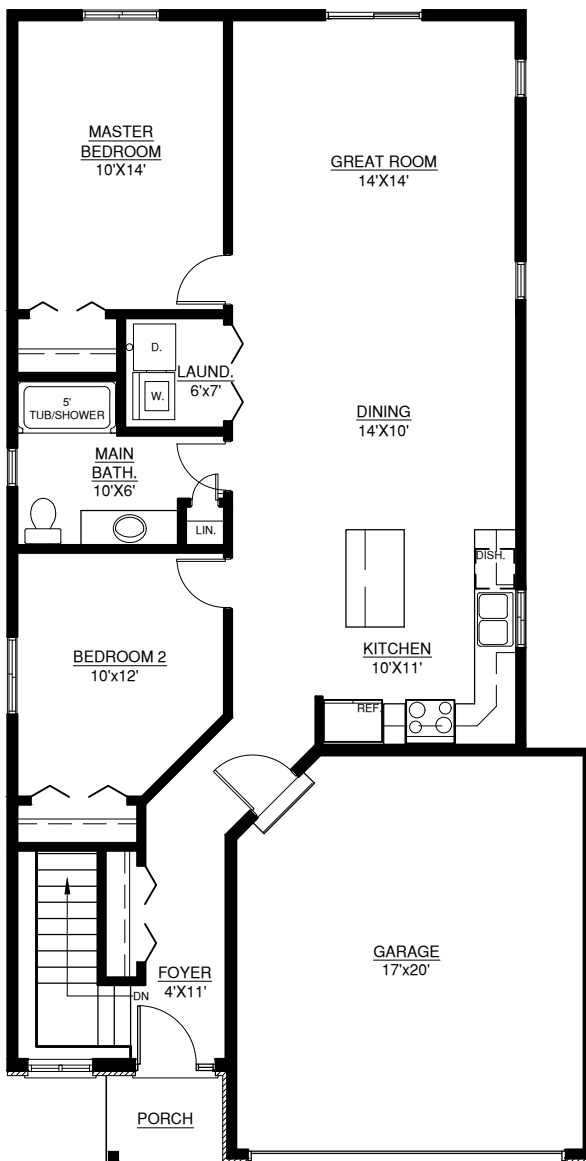

# BON ECHO

1,225 FT<sup>2</sup>

**GROUND FLOOR PLAN**  
30'-0"X59'-4"

**BASEMENT FLOOR PLAN**

## FEATURING

- 2 BEDROOMS
- 1 BATHROOM
- MAIN FLOOR LAUNDRY
- DOUBLE CAR GARAGE