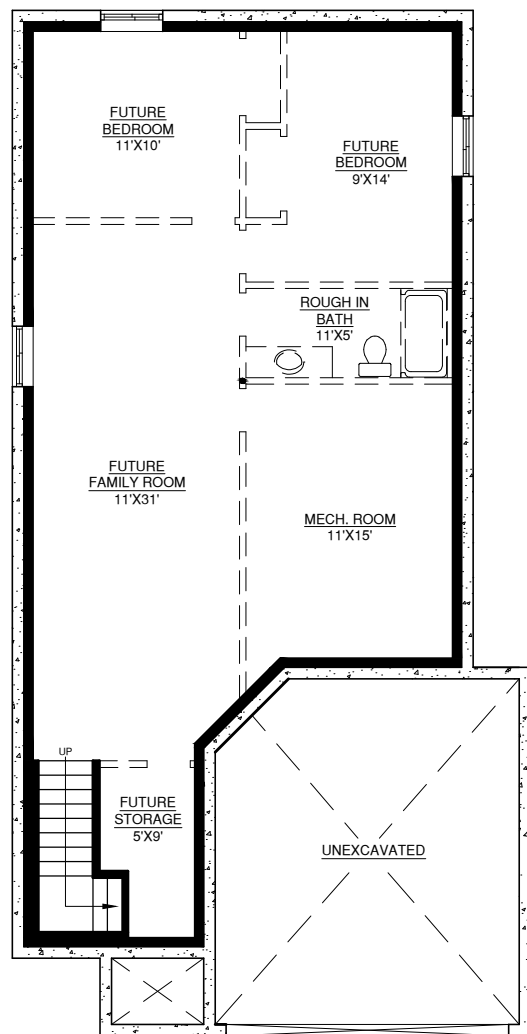

# BON ECHO

1,225 FT<sup>2</sup>

**GROUND FLOOR PLAN**  
30'-0"X59'-4"

**BASEMENT FLOOR PLAN**

## FEATURING

- 2 BEDROOMS
- 1 BATHROOM
- MAIN FLOOR LAUNDRY
- DOUBLE CAR GARAGE