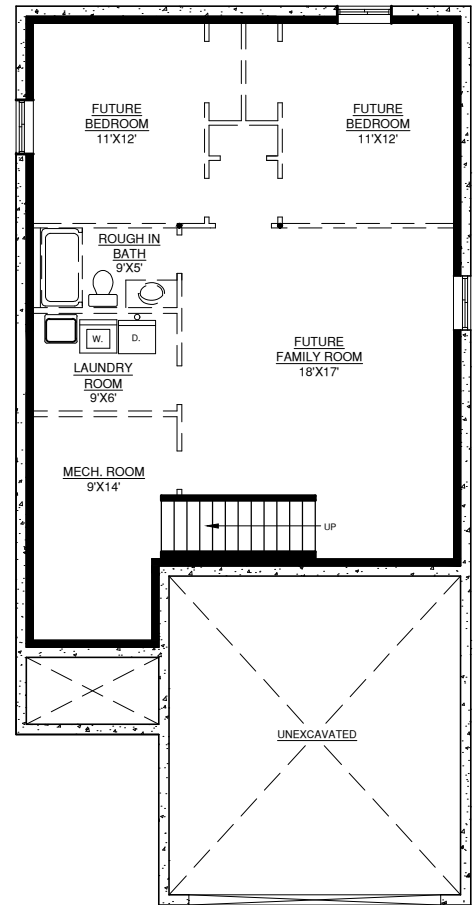

ARROWHEAD

1,142 FT²

FEATURING

- 2 BEDROOMS
- 1 BATHROOM
- OPTIONAL TRAY CEILING IN GREAT ROOM
- DOUBLE CAR GARAGE