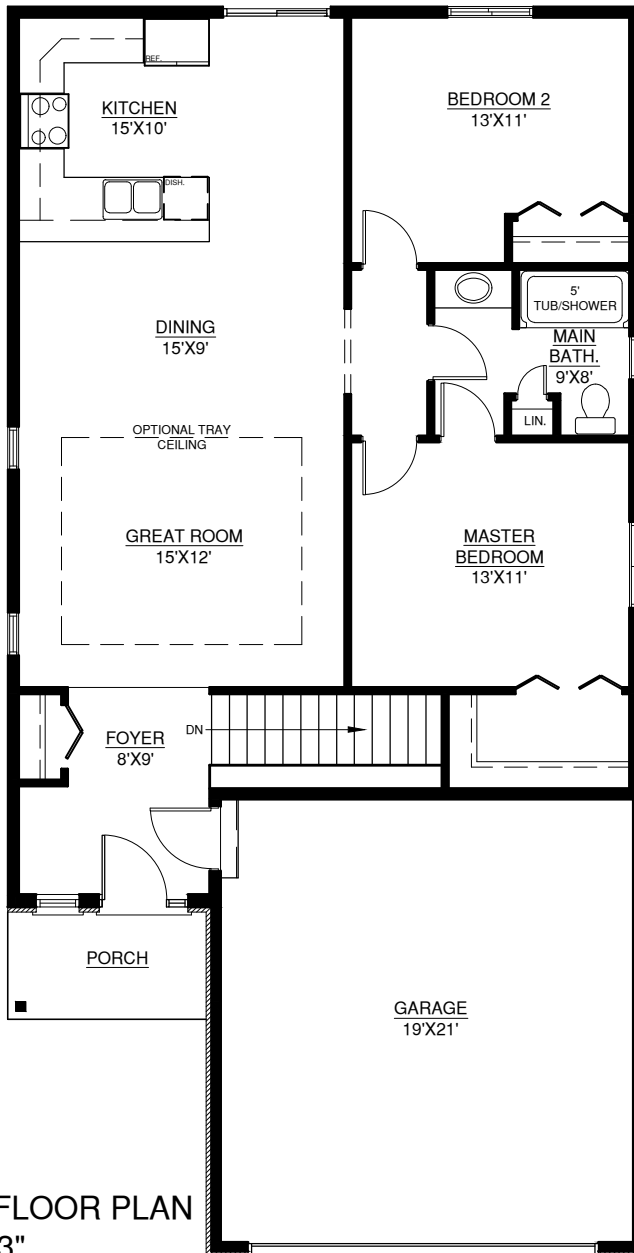

ARROWHEAD

1,142 FT²

FEATURING

- 2 BEDROOMS
- 1 BATHROOM
- OPTIONAL TRAY CEILING IN GREAT ROOM
- DOUBLE CAR GARAGE